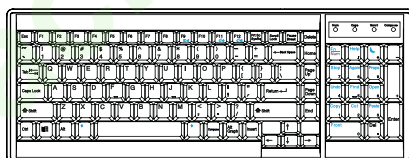

Sb SUN keyboard integrated with trackball