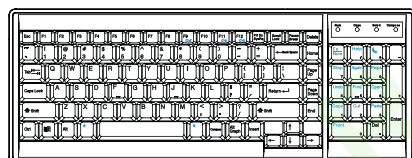

2K KVM	IP	Remote	8-port
	0	0	-8HD

2K KVM Cable

LCD-A3011 (6 ft)
DVI-D KVM cable

LCD-A3012 (6 ft)
HDMI KVM cable

Resolution 16:9 - max. 2560 x 1440
Support **: 16:10 - max. 1920 x 1200
4:3 - max. 1600 x 1200

DVI-D KVM	IP	Remote	12-port
	0	0	-12DVI

DVI-D USB KVM Cable

Resolution 16:10 - max. 1920 x 1200
Support **: 16:9 - max. 1920 x 1080
4:3 - max. 1600 x 1200

LCD-A3005 (6 ft)
LCD-A3006 (15 ft)

Cat6 Matrix KVM	IP	Remote	8-port	16-port	32-port
	1	1	-	-MU164IP2	-MU324IP2
	2	1	-	-MU163IP	-MU323IP
	0	1	-	-MU162	-MU322
	0	2	-	-MU163	-MU323
	0	3	-	-MU164	-MU324

Cat6 KVM Dongle

LCD-A2005
DP - USB dongle

LCD-A2004
HDMI - USB dongle

LCD-A2003
DVI - USB dongle

LCD-A2001
VGA - USB dongle

LCD-A2002
VGA - PS/2 dongle

Resolution 16:10 - max. 1920 x 1200
Support **: 16:9 - max. 1920 x 1080
4:3 - max. 1600 x 1200

Cat6 Combo KVM	IP	Remote	8-port	16-port	32-port
	1	0	-U8KVM2IP	-U16KVM2IP	-U32KVM2IP
	0	1	-U8KVM2	-U16KVM2	-U32KVM2
	0	0	-U8KVM	-U16KVM	-U32KVM

** Resolution related to LCD specification

DB-15 Matrix KVM	IP	Remote	8-port	16-port
	1	1	-M83IP	-M163IP
	2	1	-M84IP2	-M164IP2
	0	1	-M82	-M162
	0	2	-M83	-M163
	0	3	-M84	-M164

DB-15 VGA USB KVM Cable

LCD-A1014 (6 ft)

LCD-A1015 (10 ft)

LCD-A1016 (15 ft)

Resolution 16:10 - max. 1920 x 1200
Support : 16:9 - max. 1920 x 1080
4:3 - max. 1600 x 1200

** Resolution related to LCD specification

DB-15 Combo KVM	IP	Remote	8-port	16-port
	1	0	-8KVM2IP	-16KVM2IP
	0	1	-8KVM2	-16KVM2
	0	0	-8KVM-u	-16KVM-u

Keyboard

Sn SUN keyboard integrated with touchpad